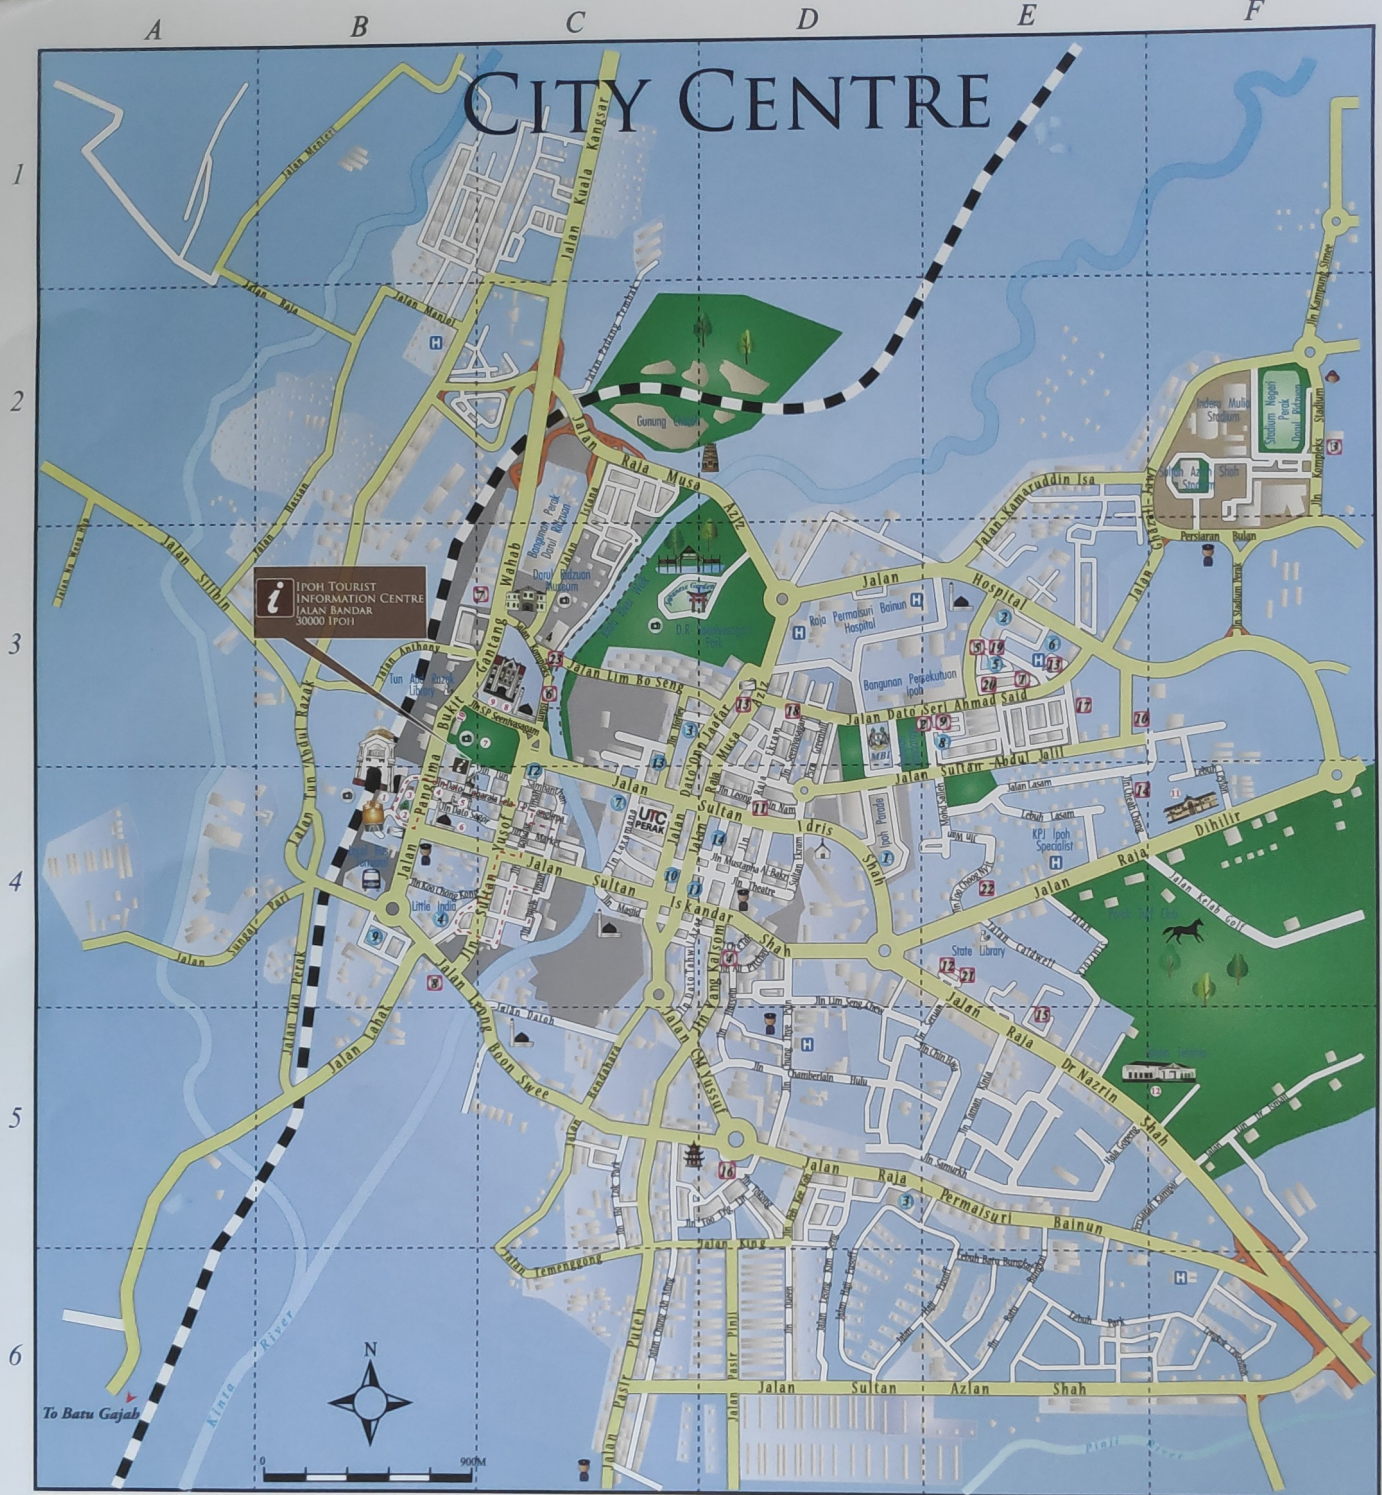

CITY CENTRE

i IPOH TOURIST INFORMATION CENTRE
JALAN BANDAR
30000 IPOH

Useful Contact Number	
Ipoh Tourist Information Centre	05 208 3151/05 208 3155
Tourism Malaysia Perak	05 255 2772/05 255 9962
Ipoh Railway Station	05 254 0479
Electric Train Service	05 254 7910
Sultan Azlan Shah Airport	05 318 8202
Swiftly Airlines	05 311 3233
Airport Taxi	05 312 6897
Acaciajaya Bus Terminal	05 526 7718/05 526 7818
Yayo Worldwide Sdn Bhd	05 545 7669
Suzi Shuttle	05 548 1133
Kiara Radio Taxi	05 545 8384
Occupation Taxi	05 254 0241
City Taxi	05 313 2375/05 253 4188
Raja Permaisuri Bainun Hospital	05 208 5000
Police Station	05 245 1562
Districtary	999
Emergency (Police/Ambulance)	103
UTC Perak	05 249 4960
Immigration Department	05 507 7100

Legend	
	Main Road
	Secondary Road
	Town Area
	Built-up Area
	Building Footprint
	Limestone Hill
	Field/Garden/Park
	Pond
	MBI Sport Complex
	Shopping
	Place of Interest
	Heritage Trail
	River Walk
	Museum
	Railway Station
	Bus Terminal
	Police Station
	Fire Station
	Hospital
	Restaurant/Food Court
	Library
	Post Office
	Mosque
	Chinese Temple
	Hindu Temple
	Church

Shopping	
1. Ipoh Parade	D4
2. Angpau Ipoh Mall	E3
3. The Store	D5/C3
4. The Little India	B4
5. GreenTown Square	E3
6. GreenTown Suria	E3
7. Yik Fong Complex	C4
8. Jaki	E3
9. Medan Kidd Bazaar	B4
10. Salted Chicken Outlet	C4
11. Fragrance Biscuit Outlet	D4
12. Kacang Putih Outlet	C4
13. Memory Lane	C3
14. Gerbang Malan	D4

Place of Interest	
1. Ipoh Railway Station	B4
2. Ipoh Tree	B4
3. Cenotaph World War Memorial	B4
4. Ipoh City Hall	B4
5. Birch Clock Tower	B4
6. State Mosque	B4
7. Ipoh Padang	C3
8. Indian Muslim Mosque	C3
9. St Michael School	C3
10. Ipoh Royal Club	C3
11. Istana Raja Dhillir	F4
12. Istana Tetamu	F5
Heritage Trail	B3-C3
Kinta River Walk	C3
Darul Ridzuan Museum	C3
D.R. Seenivasagam Park	C3
Japanese Garden	C3
Dataran Bandaraya	D3
Perak Turf Club	F4

Restaurant / Food Court	
Malay	
1. Simpang Tiga	E3
2. MBI Terrace	E3
3. Tasek Rabau	F2
4. Nasi Lemak Ayam Kampung	D4
5. Cili Hijau	E3
6. Lepak Santal Riverfront	C3
7. SSI Food Court	C3
8. Medan Mara Food Court	B4
Chinese	
9. Old Town White Coffee	E3
10. MP	E3
11. Foh Sun Dim Sum	D4
12. Royal China	E4
13. Ipoh Hainan Chicken	E3/D3
14. Secret Garden	F4
15. Fortune Seafood	E5
Indian	
16. M Salim	D5
17. Vanggey	E3
18. Palkeera	D3
19. Mastan Ghani	E3
Western	
20. David's Diner	E3
21. San Francisco	E4
22. Steak House	E4
23. Indulgence	E4
Middle East	
23. Hadramot	C3